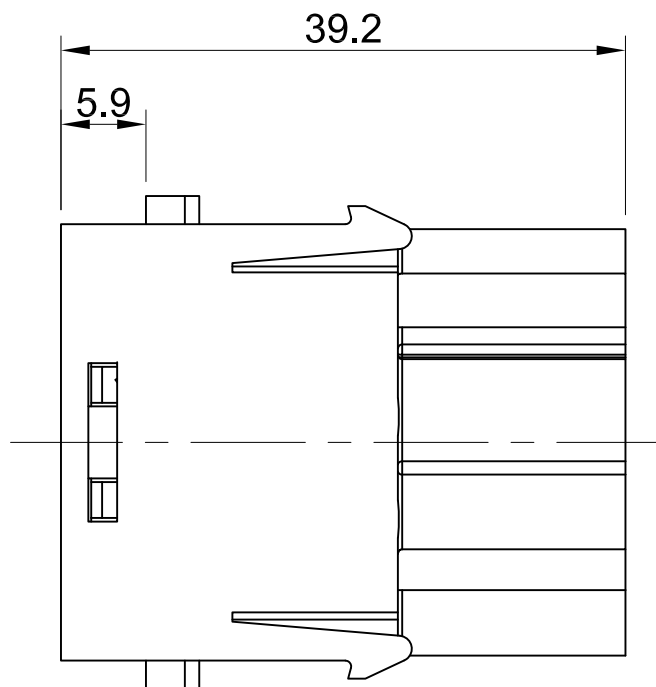

C

D

A

B

C

D

All Dimensions in mm
Original Size DIN A4

Date
2022-5-5

Drawing No.
TC6262769

Rev.
A00

Scale
2:1

InKonn (Suzhou) Electric Technology Co.,Ltd.

Part No.
10 38 006 2110

Created by
Shuxu Huang

Checked by
Yiyi Luo

Page
1/1