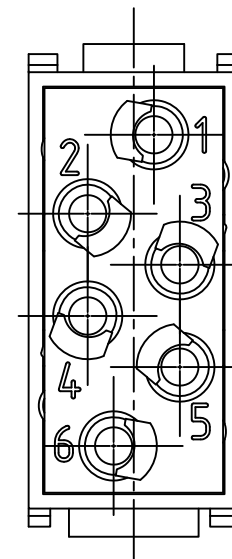

C

D

A

B

C

D

All Dimensions in mm
Original Size DIN A4

Date
2022-5-5

Drawing No.
TC6262769

Rev.
A00

Scale
2:1

InKonn (Suzhou) Electric Technology Co.,Ltd.

Part No.
10 38 006 2110

Created by
Shuxu Huang

Checked by
Yiyi Luo

Page
1/1