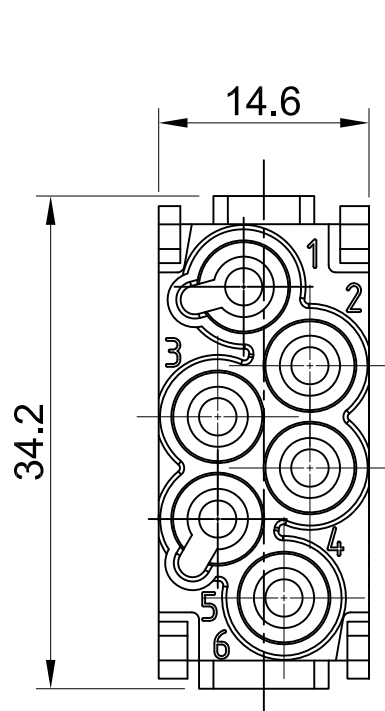

C

D

A

B

C

D

All Dimensions in mm
Original Size DIN A4

Date
2022-5-5

Drawing No.
TC6262769

Rev.
A00

Scale
2:1

InKonn (Suzhou) Electric Technology Co.,Ltd.

Part No.
10 38 006 2110

Created by
Shuxu Huang

Checked by
Yiyi Luo

Page
1/1

Type Name
IMEP-006-CM

1

2

3

4

5

6